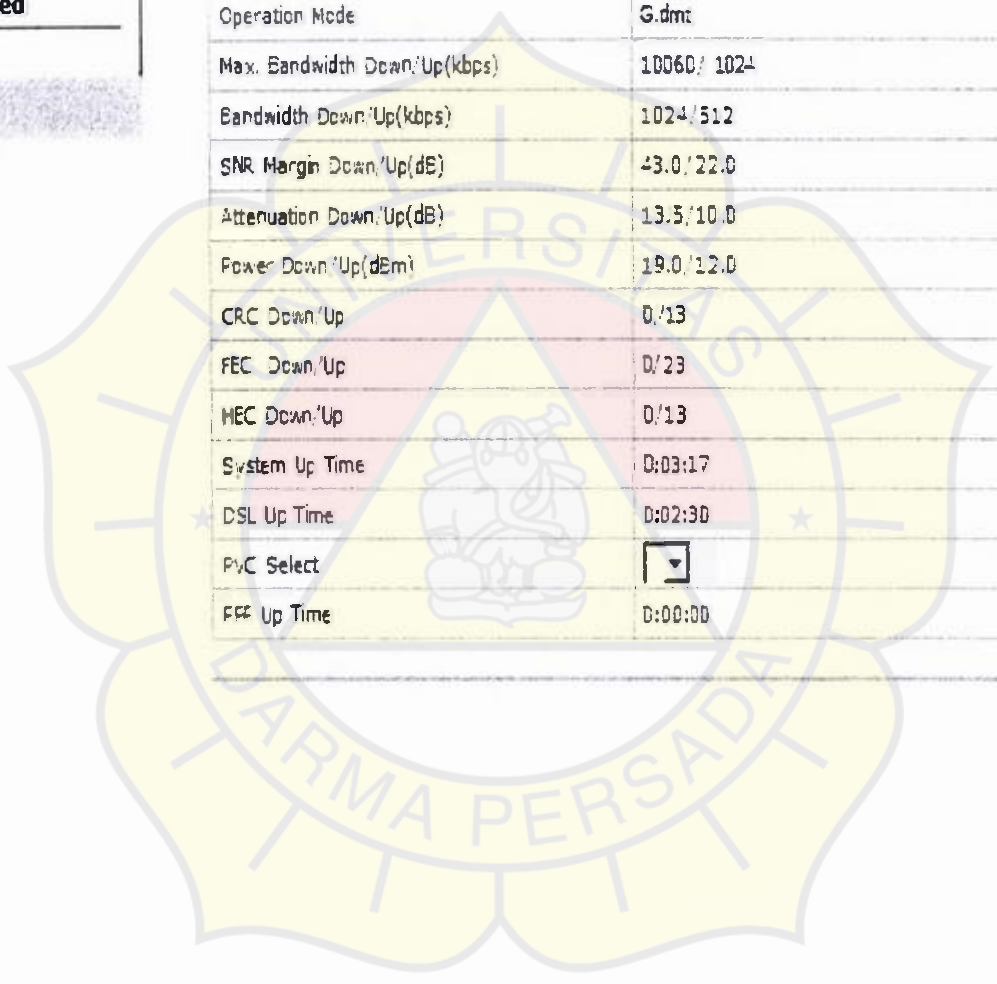

Achieving Together

SmartAX MT86 bn

Status

Basic

Advanced

Tools

ADSL	Description
ADSL State	Down
Data Path	Interleaved
Operation Mode	G.dmt
Max. Bandwidth Down/Up(kbps)	10060/1024
Bandwidth Down/Up(kbps)	1024/512
SNR Margin Down/Up(dB)	43.0/22.0
Attenuation Down/Up(dB)	13.5/10.0
Power Down/Up(dBm)	19.0/12.0
CRC Down/Up	0/13
FEC Down/Up	0/23
HEC Down/Up	0/13
System Up Time	D:03:17
DSL Up Time	D:02:30
PVC Select	v
PPP Up Time	D:00:00